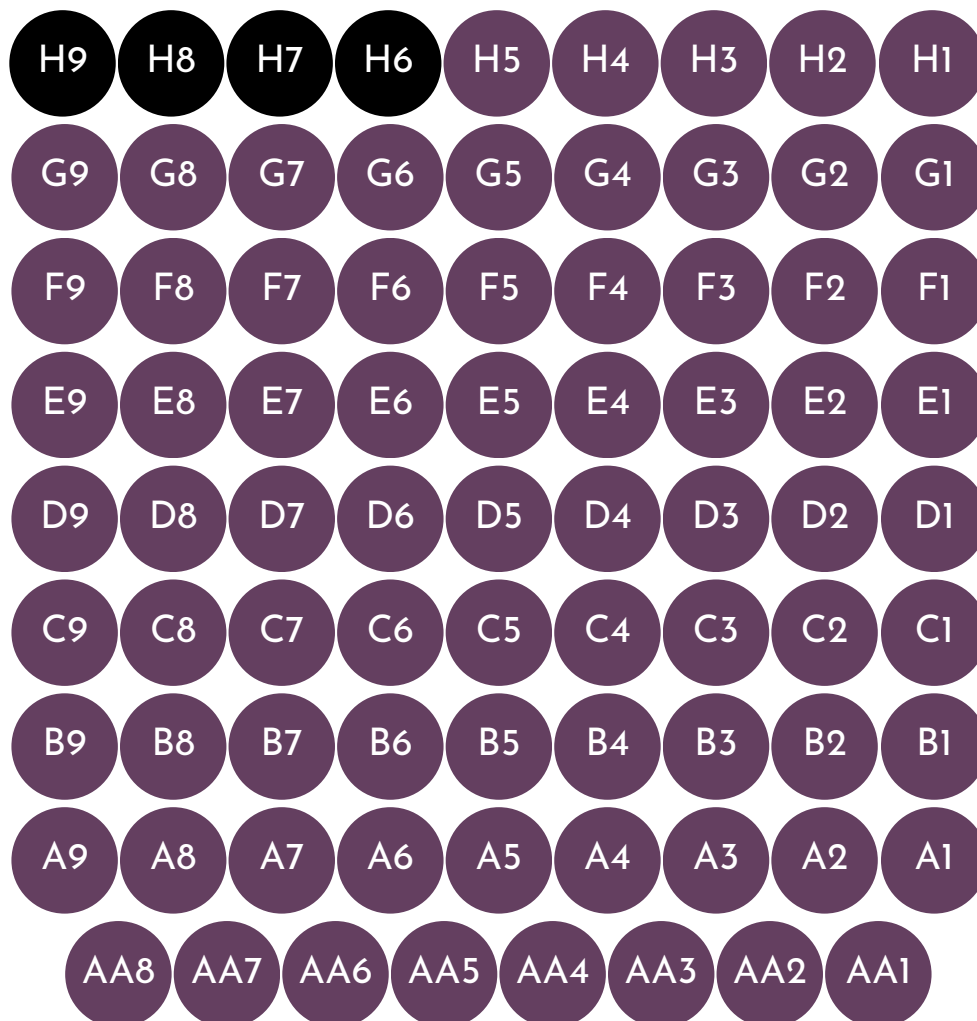

Seating Layout

120 seats across 2x levels
(118 seats if wheelchair seats are occupied)

Circle

H6-H9 become 2x wheelchair seats

Stalls

Stage